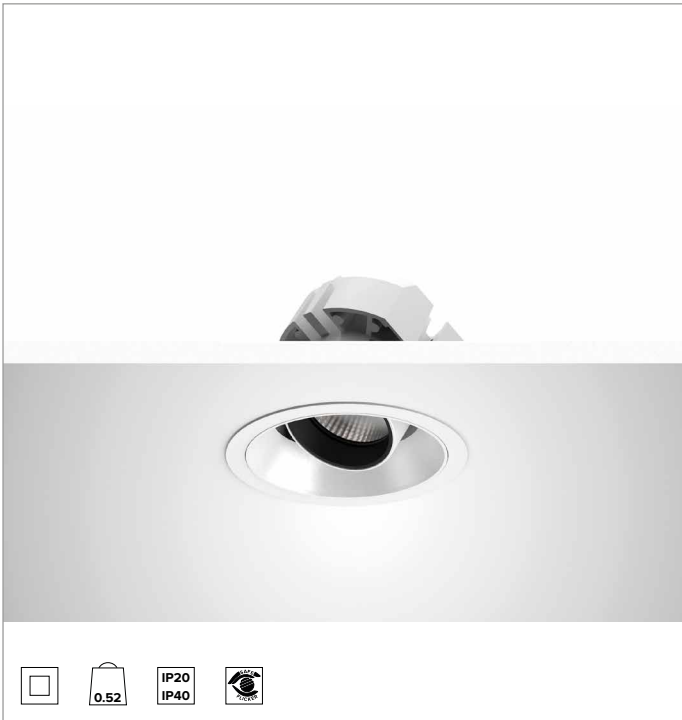

1T8700EL | CCTEVO ARCHITECTURAL 105

Adjustable recessed LED projector in a trim version

	3500K	H(m)	D(m)	Emax(lx)		
	Ra90		10°			
Fixture Power	7W	1	0.17	6606		
Source Flux	578lm	2	0.34	1652		
Fixture Flux	370lm	3	0.52	734		
Efficacy	51lm/W	4	0.69	413		
TS1357	Imax=11429cd/klm	Imax	6606cd	5	0.86	264

CCT nominal: 3500K

Lifetime (L80/B10): >50000h tq +25°C

ILLUMINOTECHNICAL CHARACTERISTICS

NSP - precision optics with a black silicone cut off ring. Version with a convex faceted highly reflective anodised aluminium reflector and a holographic diffusion filter. UGR<19 (EN 12464-1).

Optic: REFLECTOR

Beam angles: NSP

Optical efficiency: 64%

Fixture flux: 370lm

Luminous efficacy: 51lm/W

Photobiological safety: Compliant with RG1 low risk group

MECHANICAL CHARACTERISTICS

Die-cast white painted anodised aluminium body and dissipator. White colour cover. The optical unit can be adjusted up to 30° on the vertical plane with a mechanical beam locking system and a graduated scale, and 358° on the horizontal plane. Trim version with an integrated white ring.

Colour and finish: Plaster white

Weight: 0.515Kg

Version: TRIM

Degree of protection: IP20 for recessed part

Degree of protection: IP40 for exposed part

ELECTRICAL CHARACTERISTICS

Integrated electronic ON-OFF driver. Luminaire compliant with EN 60598-2-22 for power supply from a centralised emergency system CPSS (Central Power Supply System), not incorporated in the luminaire - high risk areas excluded. The default power and flux are 100% in AC and 100% in DC.